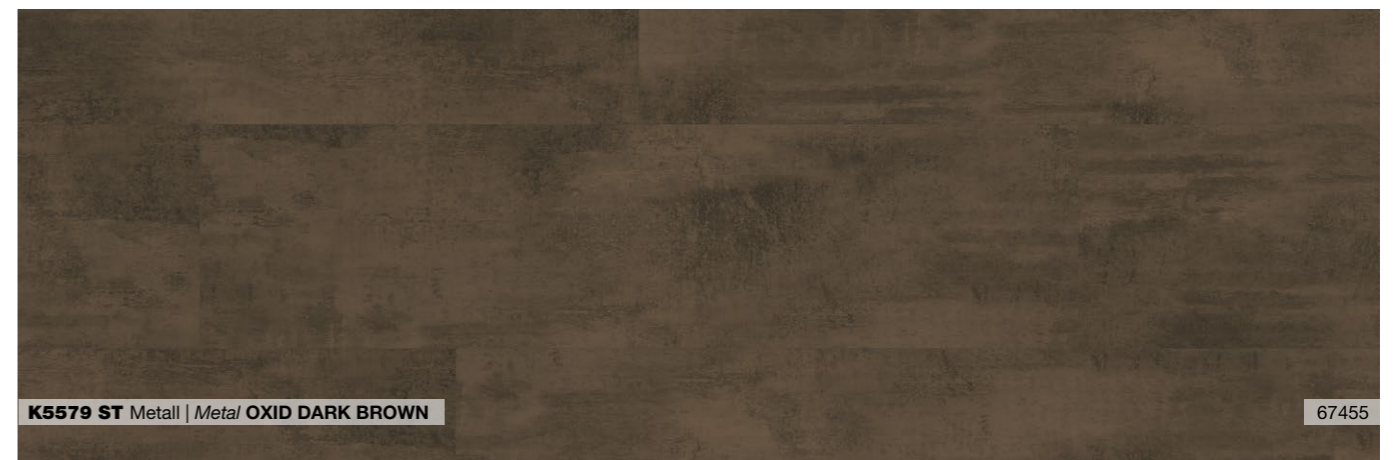

67361

NATURAL TOUCH

8.0 Standarddiele | 8.0 Standard Plank

NATURAL TOUCH

8.0 Fliese | 8.0 Tile

AQUA PRO select

NATURAL TOUCH

8.0 Fliese | 8.0 Tile