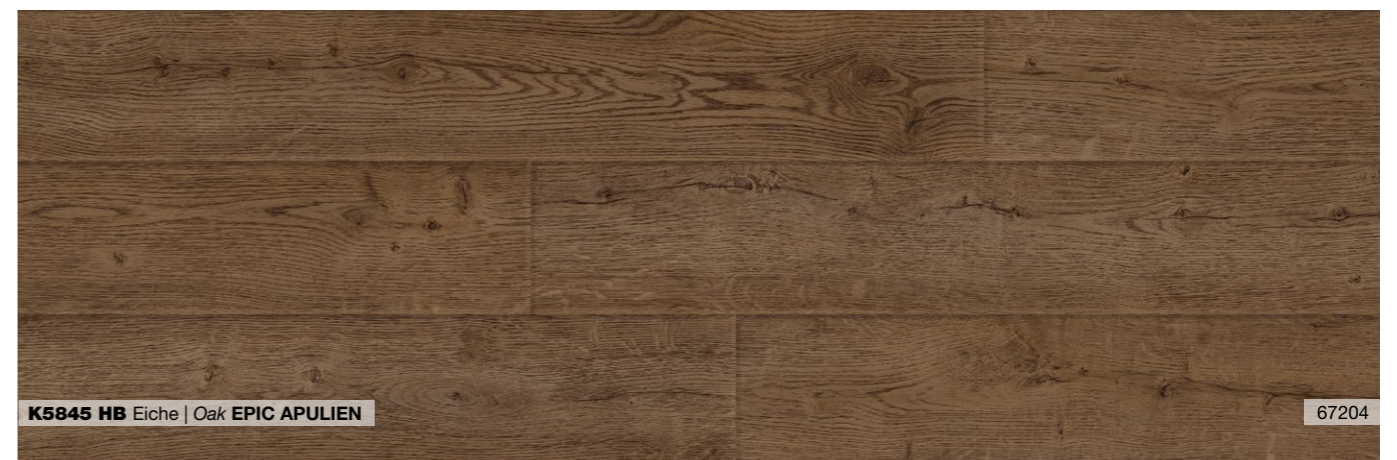

K5757 CB Eiche | Oak CABANA EVORA

NATURAL TOUCH

12.0 Standarddiele | 12.0 Standard Plank

K5844 HB Eiche | Oak EPIC GALICIEN

67217

K5845 HB Eiche | Oak EPIC APULIEN

67204

K4442 HB Eiche | Oak HISTORIC ARCTIC