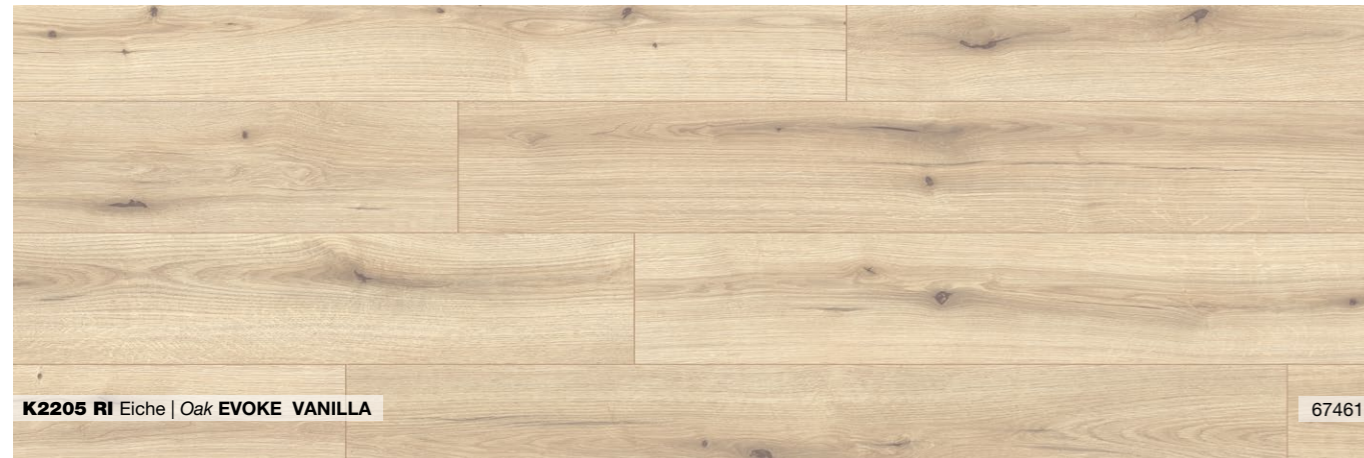

NATURAL TOUCH

8.0 Standarddiele | 8.0 Standard Plank