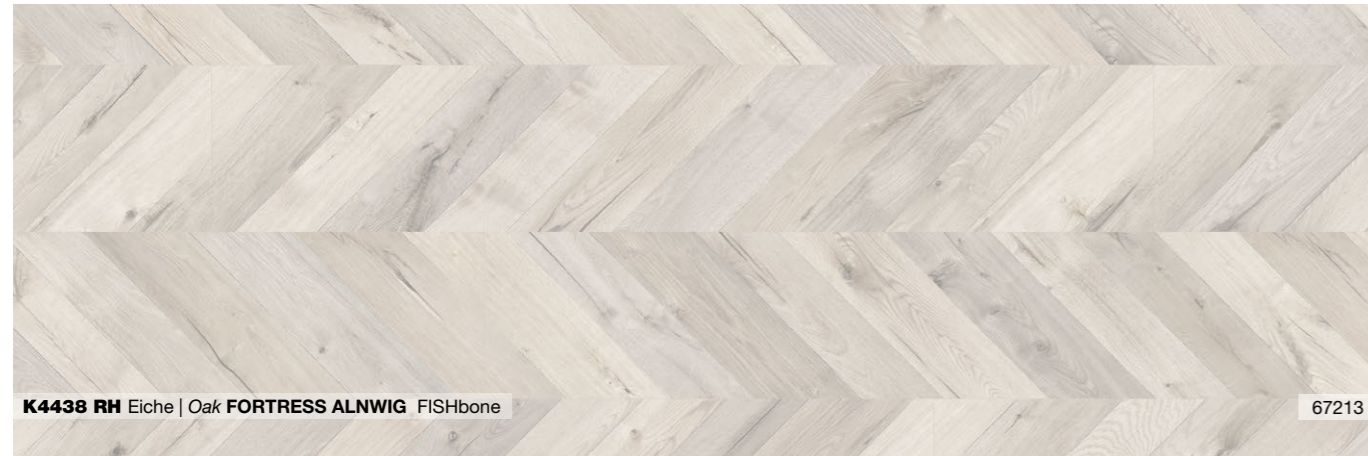

NATURAL TOUCH

8.0 Breitediele | 8.0 Wide Plank