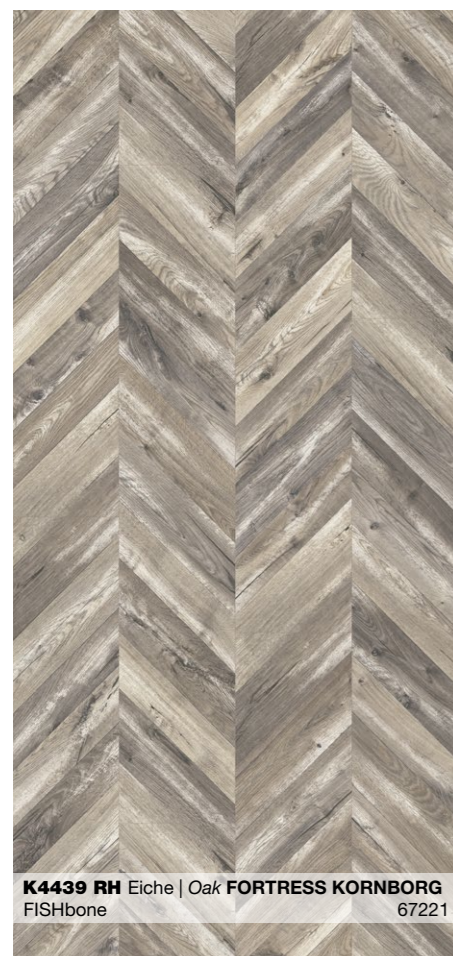

NATURAL TOUCH

8.0 Breitediele | 8.0 Wide Plank