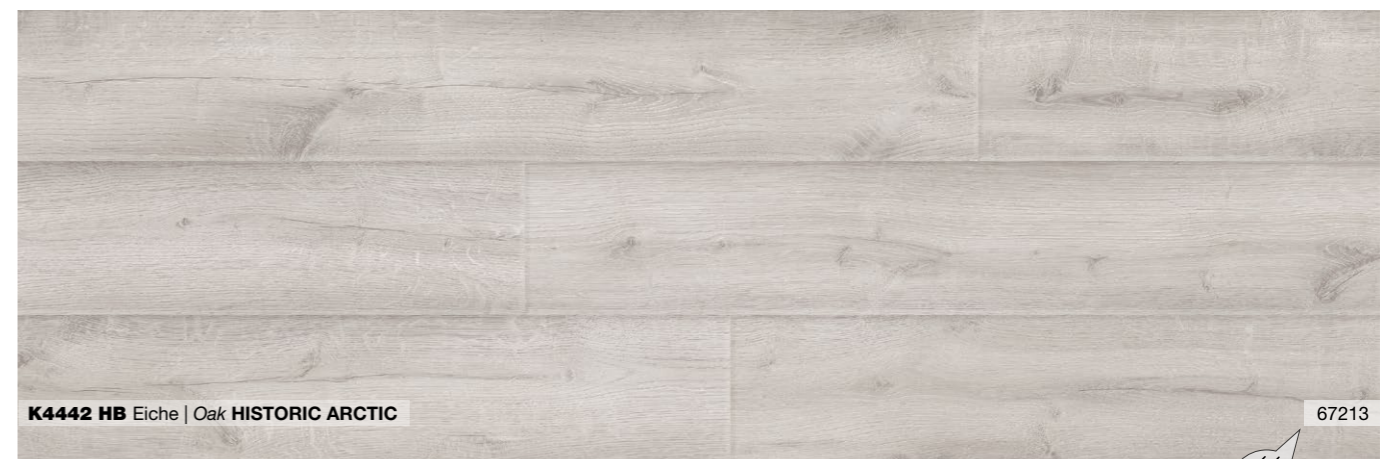

K5757 CB Eiche | Oak CABANA EVORA

NATURAL TOUCH

12.0 Standarddiele | 12.0 Standard Plank

K5844 HB Eiche | Oak EPIC GALICIEN

67217

K5845 HB Eiche | Oak EPIC APULIEN

67204

K4442 HB Eiche | Oak HISTORIC ARCTIC