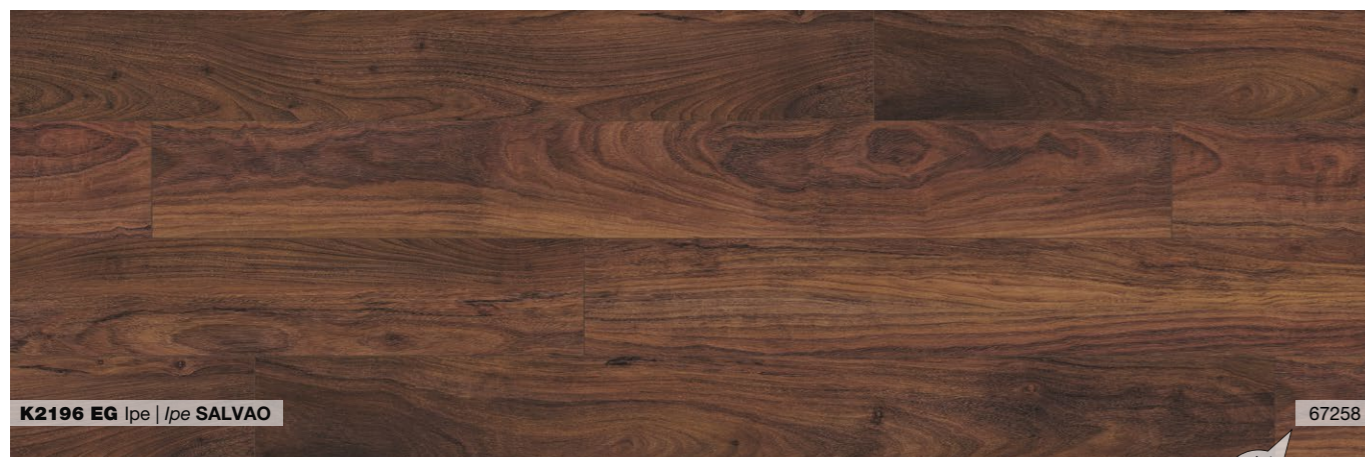

37844 AT Eiche | Oak MARINEO

37844 AT Eiche | Oak MARINEO 67262

37846 AT Eiche | Oak AMENO 67263

K4423 EG Eiche | Oak EVOKE CRYSTAL 67205

CLASSIC TOUCH

8.0 Premiumdiele | 8.0 Premium Plank

CLASSIC TOUCH

8.0 Standarddiele | 8.0 Standard Plank