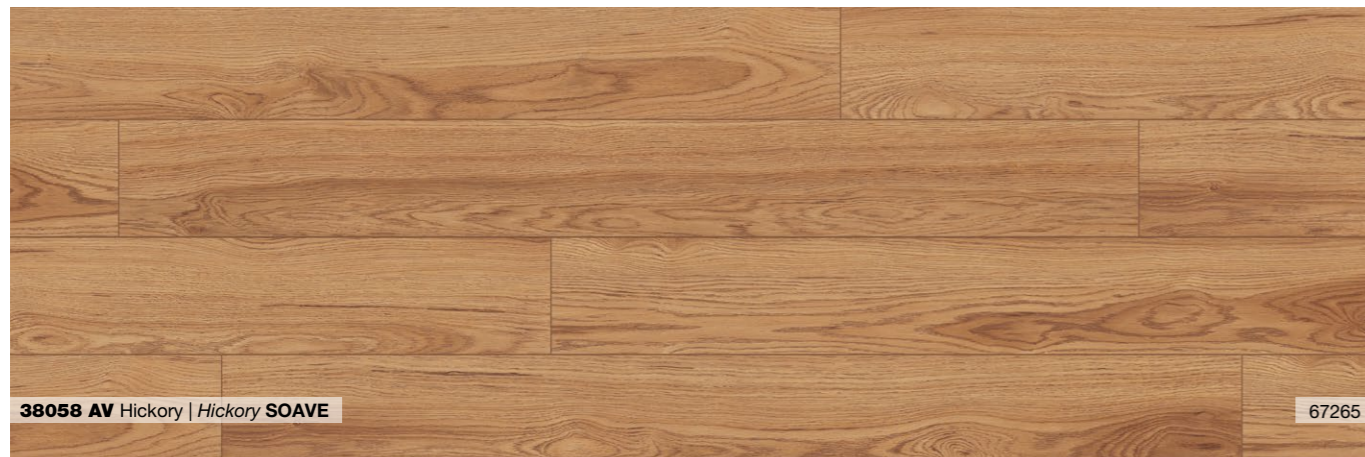

37844 AT Eiche | Oak MARINEO

37844 AT Eiche | Oak MARINEO 67262

37846 AT Eiche | Oak AMENO 67263

K4423 EG Eiche | Oak EVOKE CRYSTAL 67205

CLASSIC TOUCH

8.0 Premiumdiele | 8.0 Premium Plank

CLASSIC TOUCH

8.0 Standarddiele | 8.0 Standard Plank